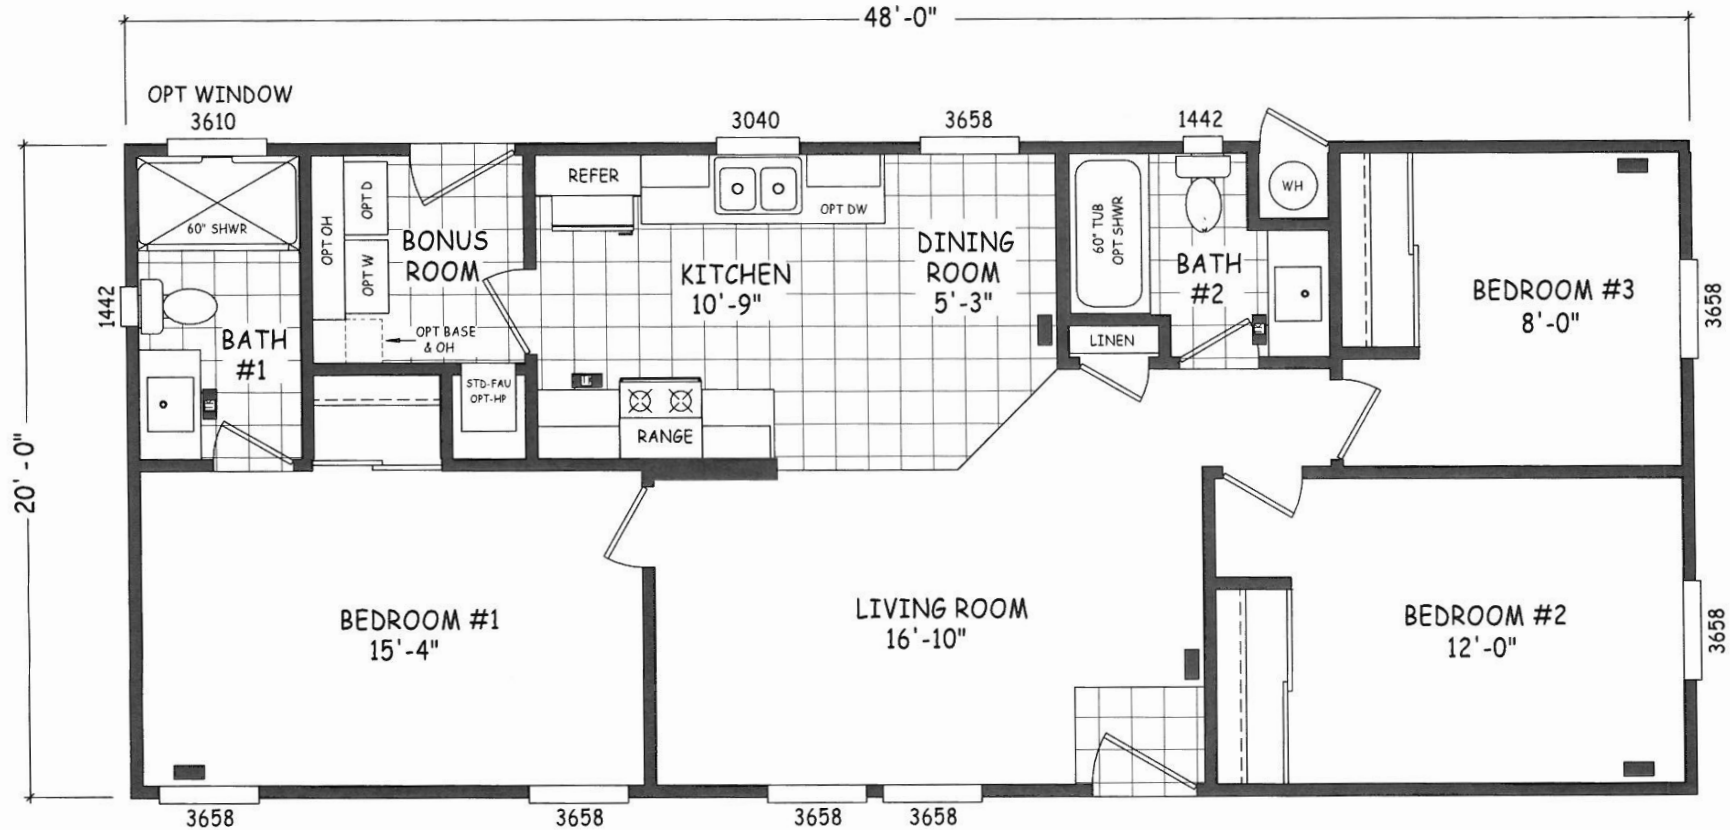

Santa Ana

Edge Series

960 SQ. FT. (Approximate) 3 Bedroom, 2 Bath

Last Updated: 8-22-22

FACTORY SELECT HOMES
 4455 N. Stockton Hill Rd.
 Kingman, AZ 86409

FactorySelectMH.com | 1-800-965-3641

IMPORTANT: Alta Cima Corp reserves the right to modify, cancel or substitute products or features of this event at any time without prior notice or obligation. Pictures and other promotional materials are representative and may depict or contain floor plans, square footages, elevations, options, upgrades, extra design features, decorations, floor coverings, specialty light fixtures, custom paint and wall coverings, window treatments, landscaping, sound and alarm systems, furnishings, appliances, and other designer/decorator features and amenities that are not included as part of the home and/or may not be available at all locations. Home, pricing and community information is subject to change, and homes to prior sale, at any time without notice or obligation. ©2020 Alta Cima Corp. All rights reserved.