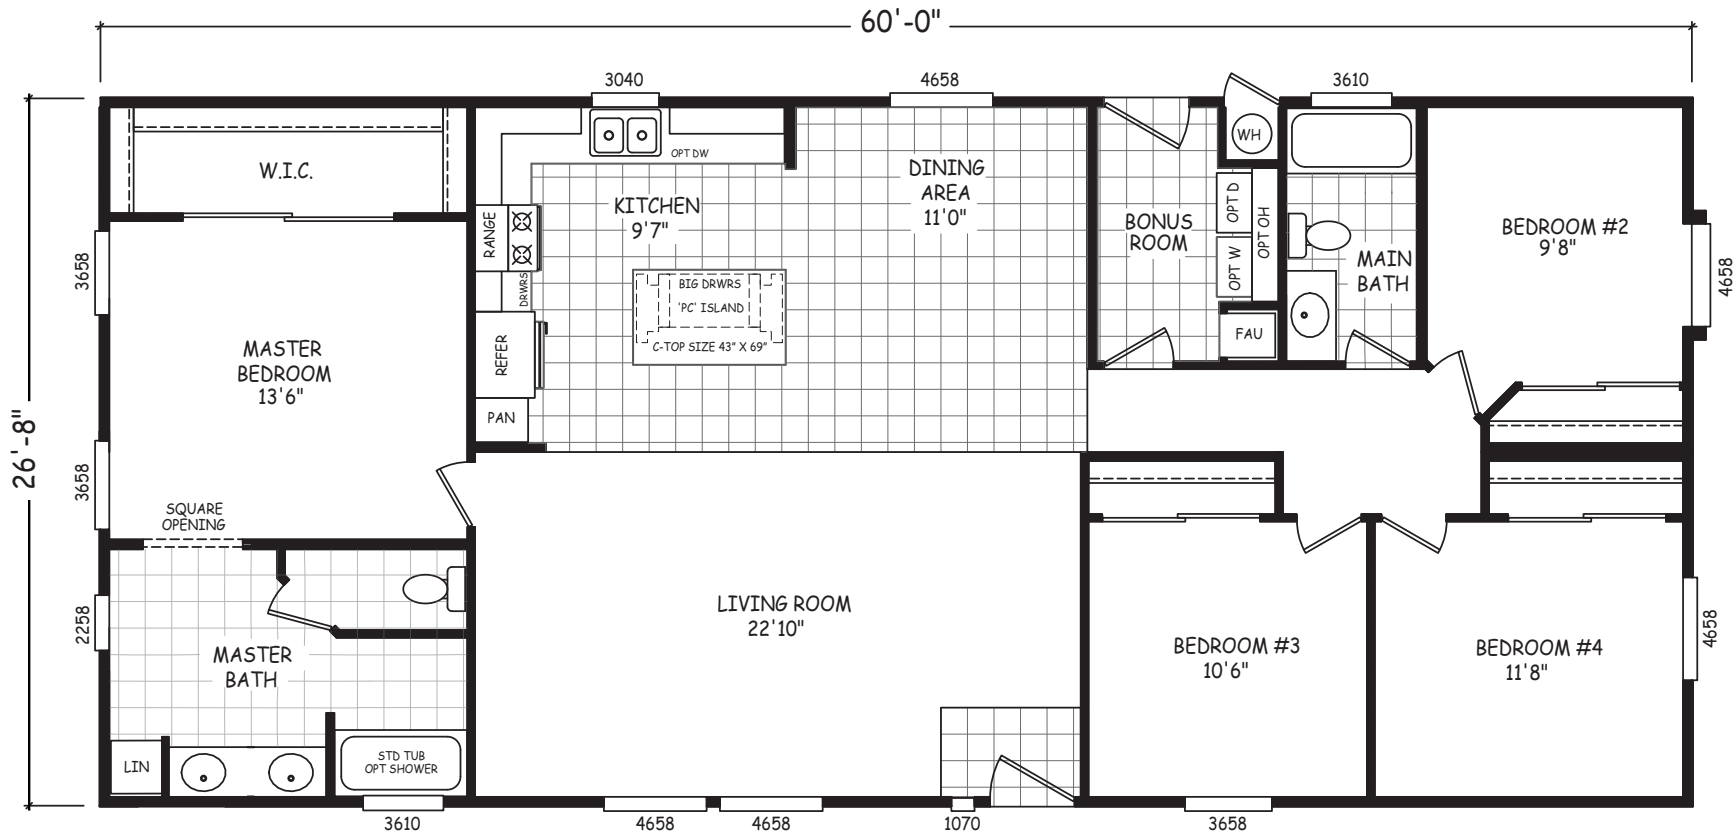

Sedley

Sedona Ridge Classic Series

1,600 SQ. FT. (Approximate) 4 Bedroom, 2 Bath

Last Updated: 2-2-23

FACTORY SELECT HOMES

4455 N. Stockton Hill Rd.
Kingman, AZ 86409

FactorySelectMH.com | 1-800-965-3641

IMPORTANT: Alta Cima Corp reserves the right to modify, cancel or substitute products or features of this event at any time without prior notice or obligation. Pictures and other promotional materials are representative and may depict or contain floor plans, square footages, elevations, options, upgrades, extra design features, decorations, floor coverings, specialty light fixtures, custom paint and wall coverings, window treatments, landscaping, sound and alarm systems, furnishings, appliances, and other designer/decorator features and amenities that are not included as part of the home and/or may not be available at all locations. Home, pricing and community information is subject to change, and homes to prior sale, at any time without notice or obligation. ©2020 Alta Cima Corp. All rights reserved.