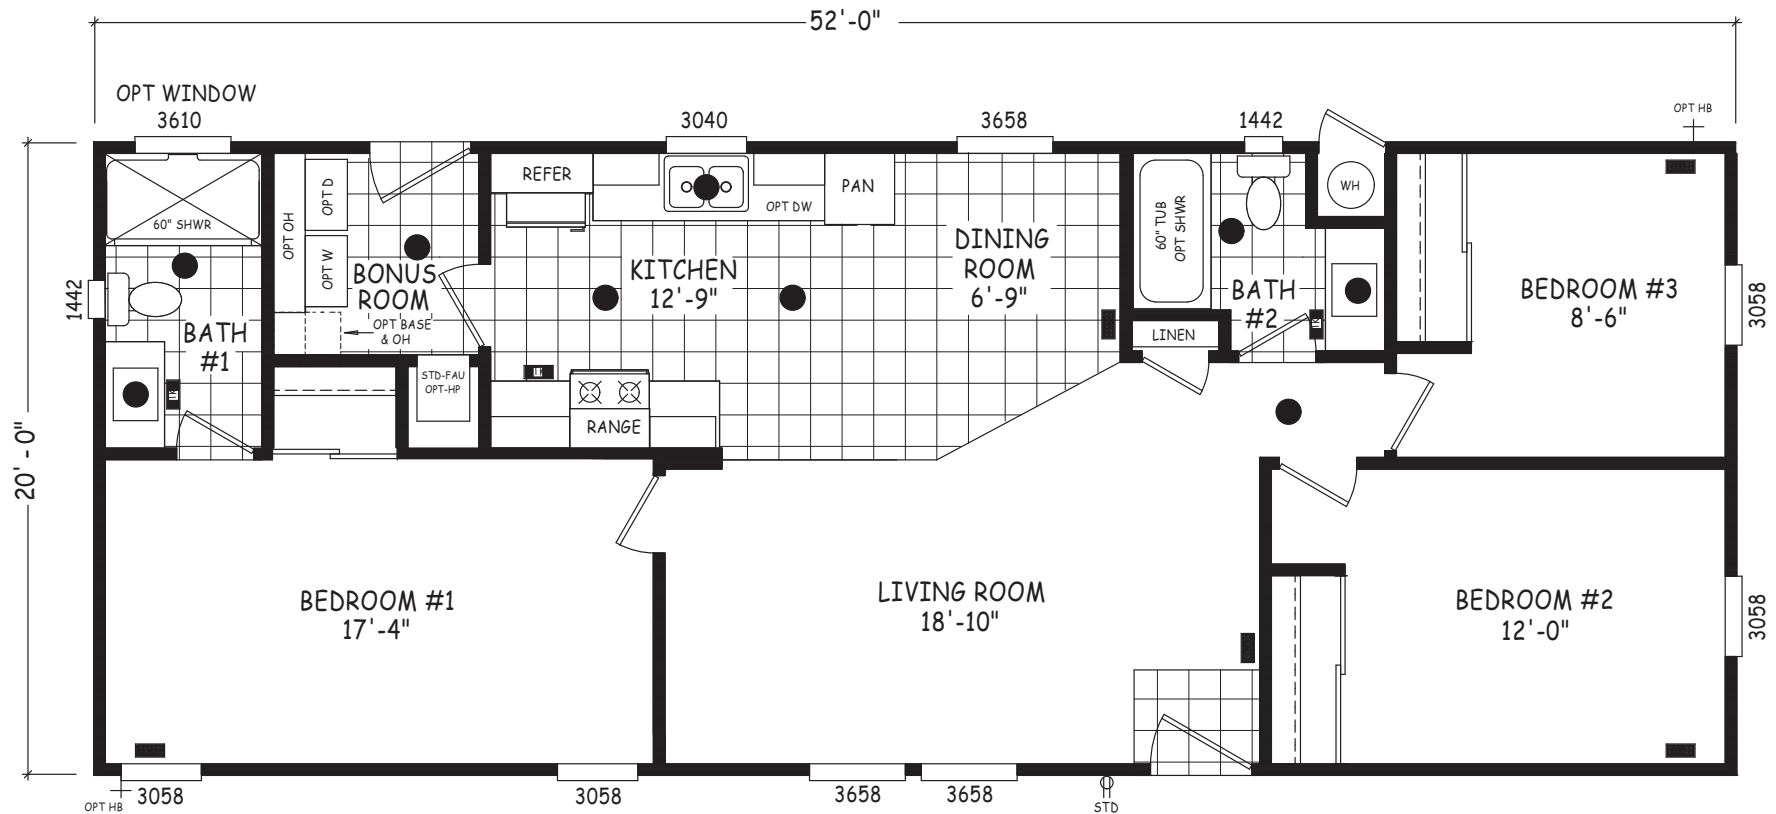

Sierra

Edge Series

1,040 SQ. FT. (Approximate) 3 Bedroom, 2 Bath

Last Updated: 5-21-24

FACTORY SELECT HOMES

4455 N. Stockton Hill Rd.
Kingman, AZ 86409

FactorySelectMH.com | 1-800-965-3641

IMPORTANT: Alta Cima Corp reserves the right to modify, cancel or substitute products or features of this event at any time without prior notice or obligation. Pictures and other promotional materials are representative and may depict or contain floor plans, square footages, elevations, options, upgrades, extra design features, decorations, floor coverings, specialty light fixtures, custom paint and wall coverings, window treatments, landscaping, sound and alarm systems, furnishings, appliances, and other designer/decorator features and amenities that are not included as part of the home and/or may not be available at all locations. Home, pricing and community information is subject to change, and homes to prior sale, at any time without notice or obligation. ©2020 Alta Cima Corp. All rights reserved.