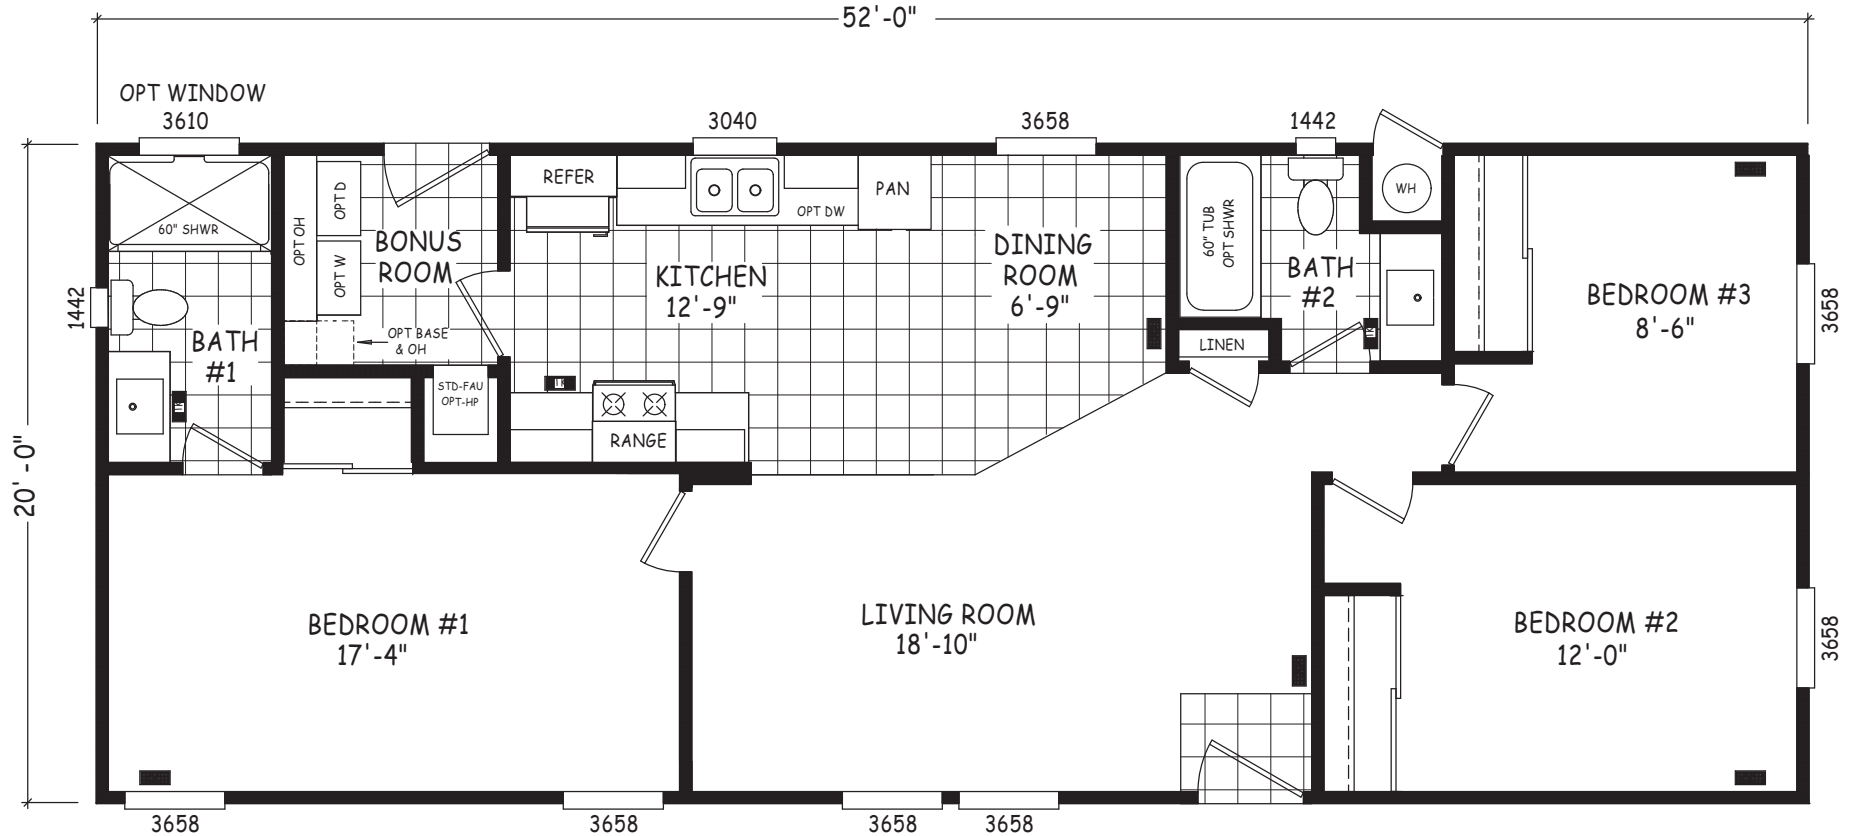

Sierra

Edge Series

1,040 SQ. FT. (Approximate) 3 Bedroom, 2 Bath

Last Updated: 8-22-22

FACTORY SELECT HOMES

4455 N. Stockton Hill Rd.
Kingman, AZ 86409

FactorySelectMH.com | 1-800-965-3641

IMPORTANT: Alta Cima Corp reserves the right to modify, cancel or substitute products or features of this event at any time without prior notice or obligation. Pictures and other promotional materials are representative and may depict or contain floor plans, square footages, elevations, options, upgrades, extra design features, decorations, floor coverings, specialty light fixtures, custom paint and wall coverings, window treatments, landscaping, sound and alarm systems, furnishings, appliances, and other designer/decorator features and amenities that are not included as part of the home and/or may not be available at all locations. Home, pricing and community information is subject to change, and homes to prior sale, at any time without notice or obligation. ©2020 Alta Cima Corp. All rights reserved.