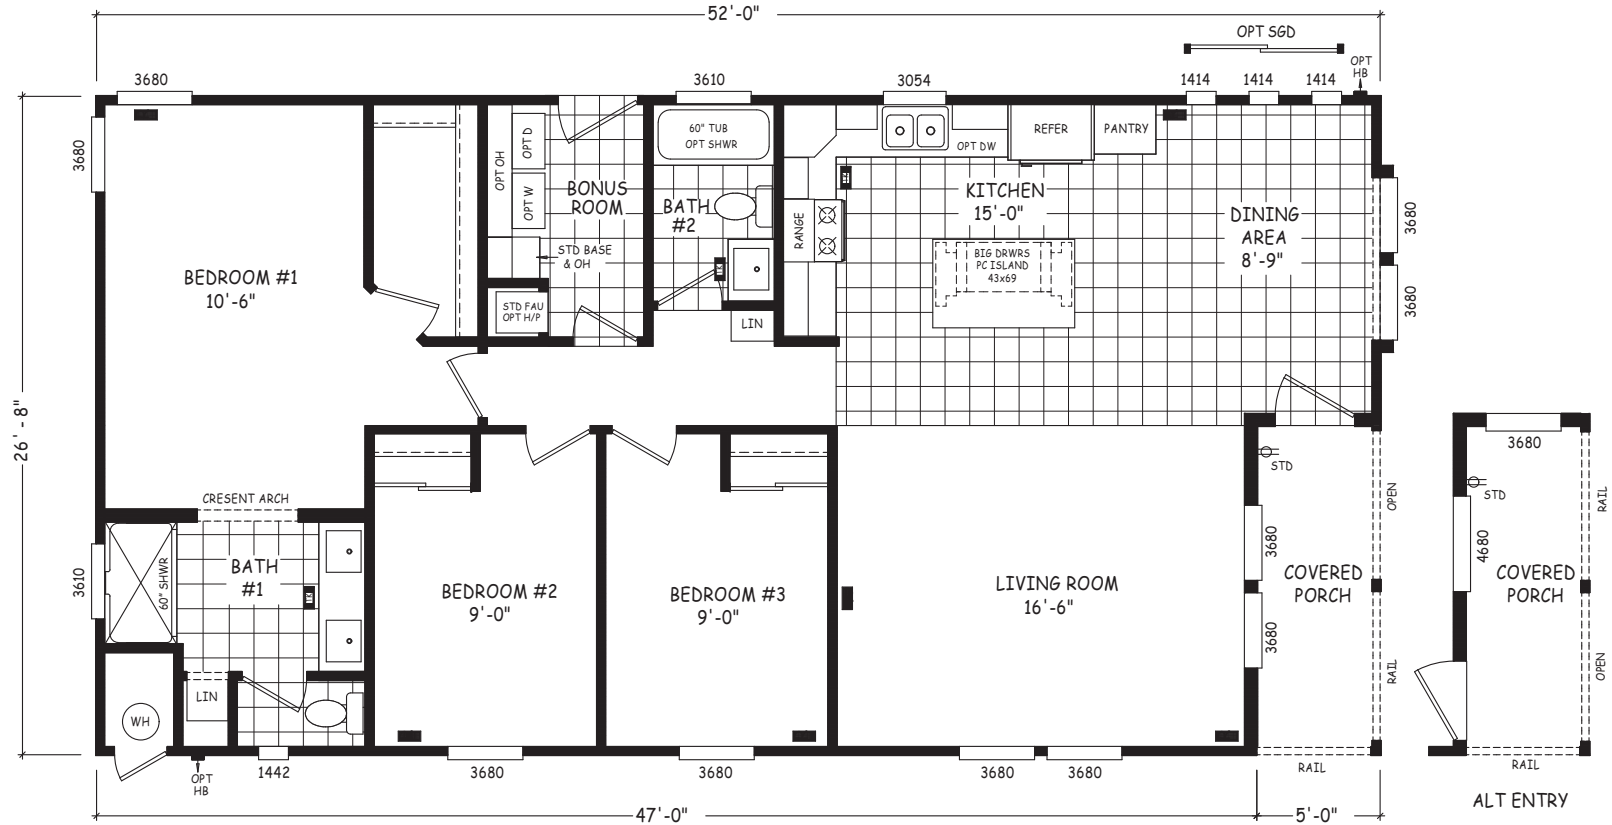

Silver Cliff

Pinnacle Series

1,387 SQ. FT. (Approximate) 3 Bedroom, 2 Bath

Last Updated: 8-22-22

FACTORY SELECT HOMES

4455 N. Stockton Hill Rd.
Kingman, AZ 86409

FactorySelectMH.com | 1-800-965-3641

IMPORTANT: Alta Cima Corp reserves the right to modify, cancel or substitute products or features of this event at any time without prior notice or obligation. Pictures and other promotional materials are representative and may depict or contain floor plans, square footages, elevations, options, upgrades, extra design features, decorations, floor coverings, specialty light fixtures, custom paint and wall coverings, window treatments, landscaping, sound and alarm systems, furnishings, appliances, and other designer/decorator features and amenities that are not included as part of the home and/or may not be available at all locations. Home, pricing and community information is subject to change, and homes to prior sale, at any time without notice or obligation. ©2020 Alta Cima Corp. All rights reserved.