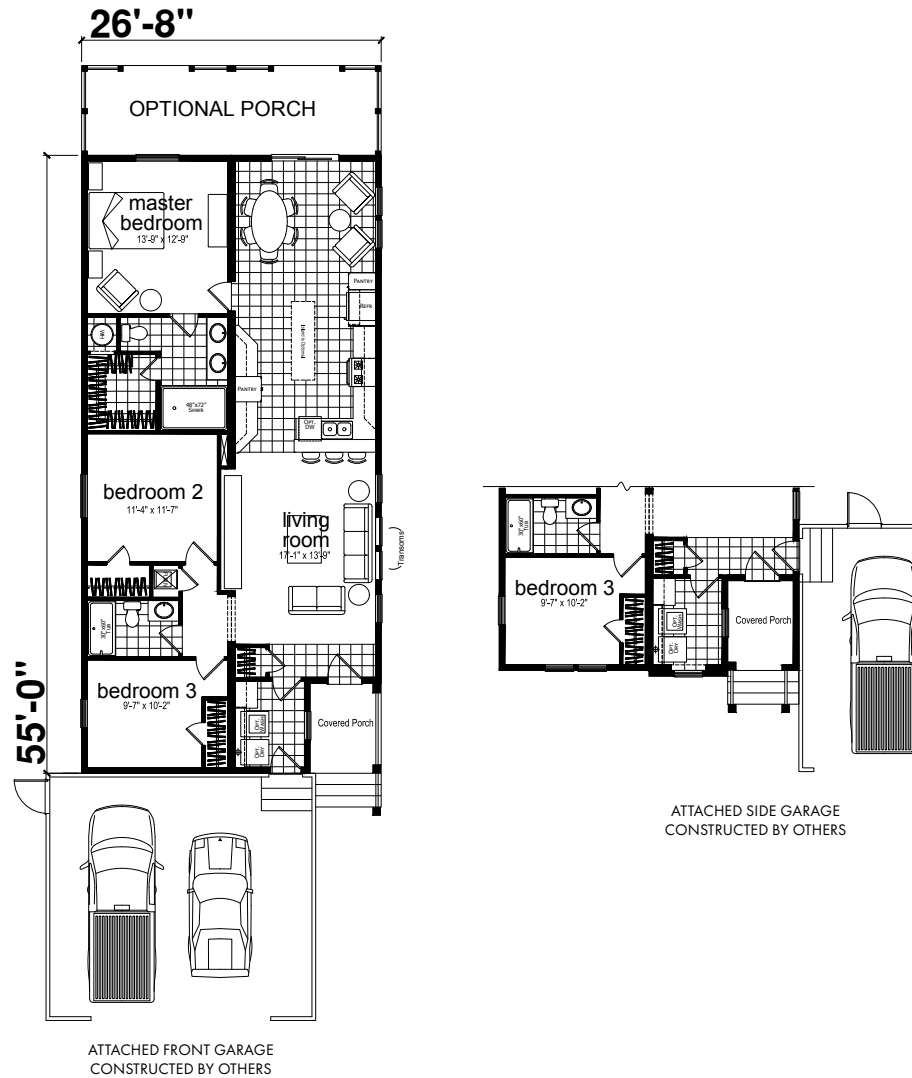

Trasper

Genesis Series

1,416 SQ. FT. (Approximate) 3 Bedroom, 2 Bath

Last Updated: 12-15-20

FACTORY SELECT HOMES

4455 N. Stockton Hill Rd.
Kingman, AZ 86409

FactorySelectMH.com | 1-800-965-3641

IMPORTANT: Alta Cima Corp reserves the right to modify, cancel or substitute products or features of this event at any time without prior notice or obligation. Pictures and other promotional materials are representative and may depict or contain floor plans, square footages, elevations, options, upgrades, extra design features, decorations, floor coverings, specialty light fixtures, custom paint and wall coverings, window treatments, landscaping, sound and alarm systems, furnishings, appliances, and other designer/decorator features and amenities that are not included as part of the home and/or may not be available at all locations. Home, pricing and community information is subject to change, and homes to prior sale, at any time without notice or obligation. ©2020 Alta Cima Corp. All rights reserved.