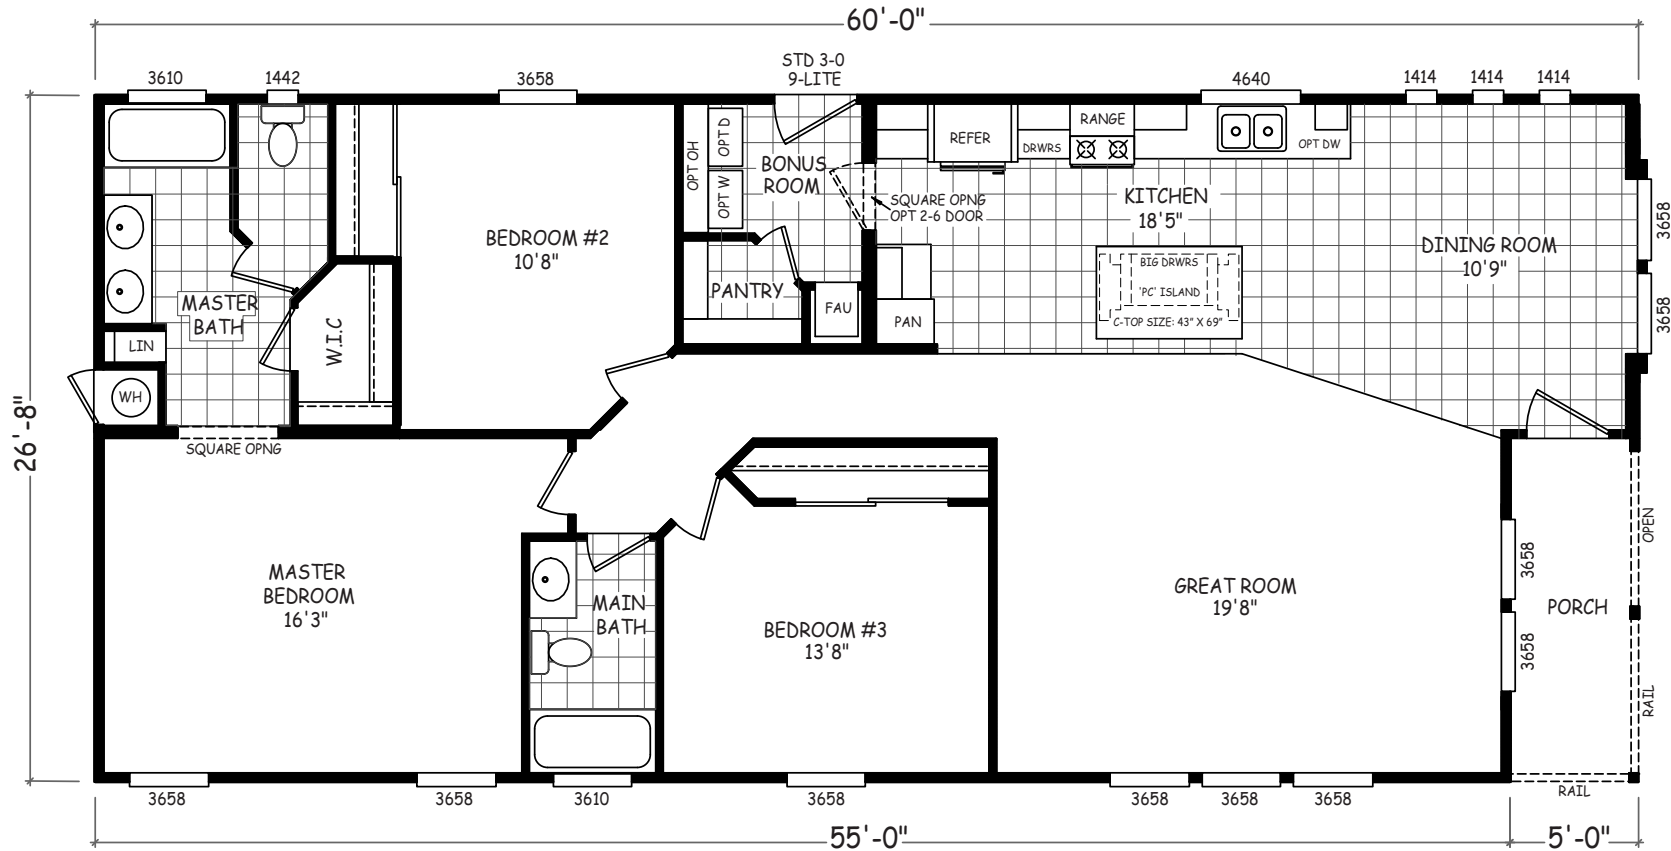

Tyvan

Sedona Ridge Classic Series

1,600 SQ. FT. (Approximate) 3 Bedroom, 2 Bath

Last Updated: 2-2-23

FACTORY SELECT HOMES

4455 N. Stockton Hill Rd.
Kingman, AZ 86409

FactorySelectMH.com | 1-800-965-3641

IMPORTANT: Alta Cima Corp reserves the right to modify, cancel or substitute products or features of this event at any time without prior notice or obligation. Pictures and other promotional materials are representative and may depict or contain floor plans, square footages, elevations, options, upgrades, extra design features, decorations, floor coverings, specialty light fixtures, custom paint and wall coverings, window treatments, landscaping, sound and alarm systems, furnishings, appliances, and other designer/decorator features and amenities that are not included as part of the home and/or may not be available at all locations. Home, pricing and community information is subject to change, and homes to prior sale, at any time without notice or obligation. ©2020 Alta Cima Corp. All rights reserved.