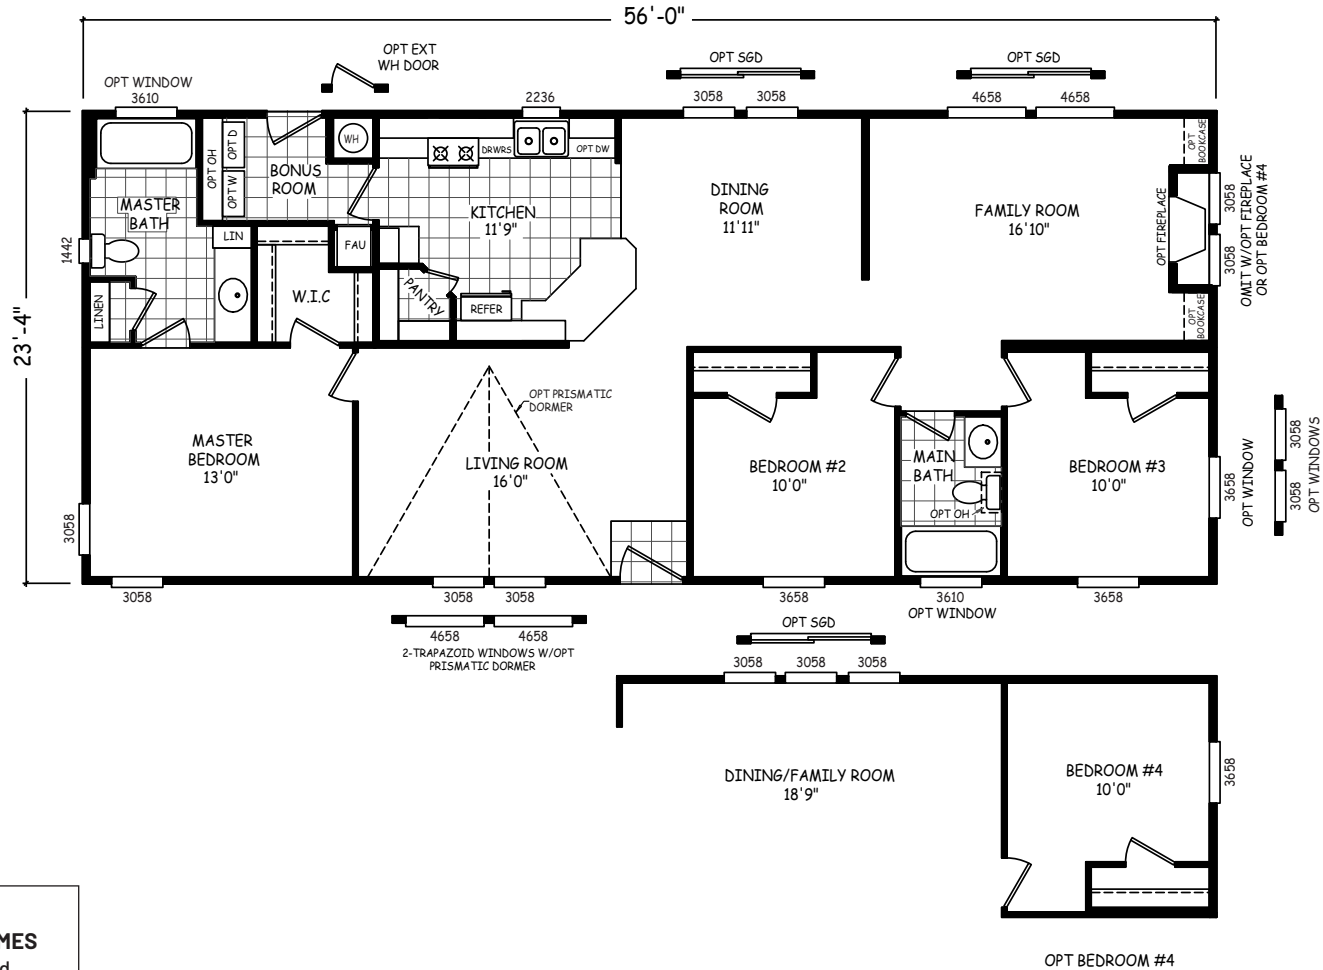

Wanessa

GS Series

1,306 SQ. FT. (Approximate) 3 Bedrooms, 2 Baths

Last Updated: 4-28-22

FACTORY SELECT HOMES
 4455 N. Stockton Hill Rd.
 Kingman, AZ 86409

FactorySelectMH.com | 1-800-965-3641

IMPORTANT: Alta Cima Corp reserves the right to modify, cancel or substitute products or features of this event at any time without prior notice or obligation. Pictures and other promotional materials are representative and may depict or contain floor plans, square footages, elevations, options, upgrades, extra design features, decorations, floor coverings, specialty light fixtures, custom paint and wall coverings, window treatments, landscaping, sound and alarm systems, furnishings, appliances, and other designer/decorator features and amenities that are not included as part of the home and/or may not be available at all locations. Home, pricing and community information is subject to change, and homes to prior sale, at any time without notice or obligation. ©2020 Alta Cima Corp. All rights reserved.