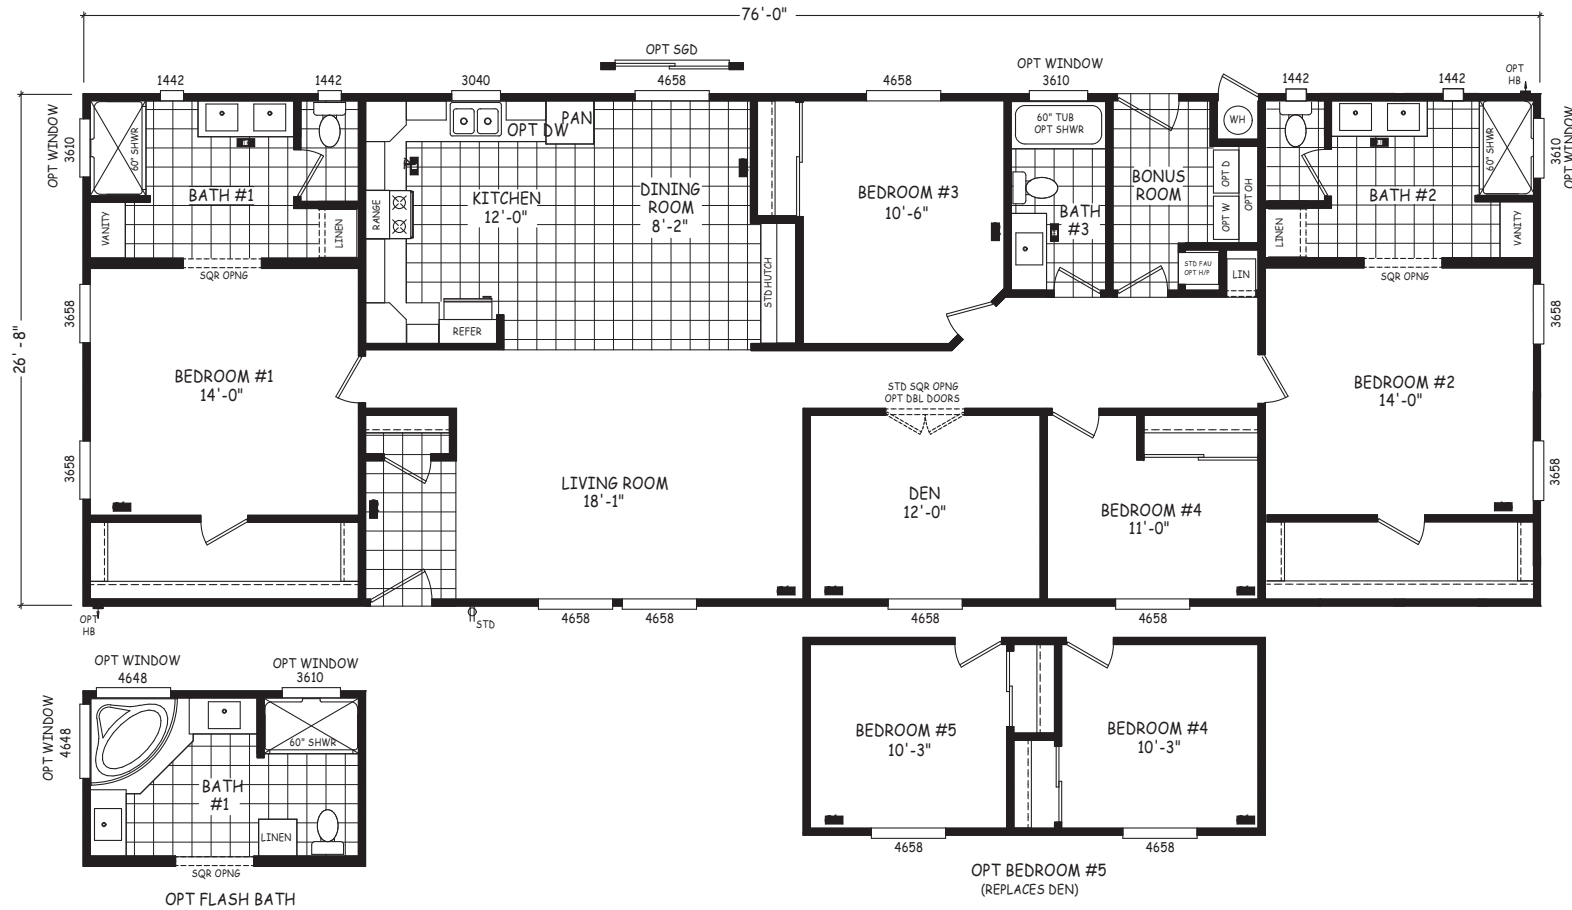

# Zander

Edge Series

2,027 SQ. FT. (Approximate) 4 Bedroom, 3 Bath

Last Updated: 8-22-22